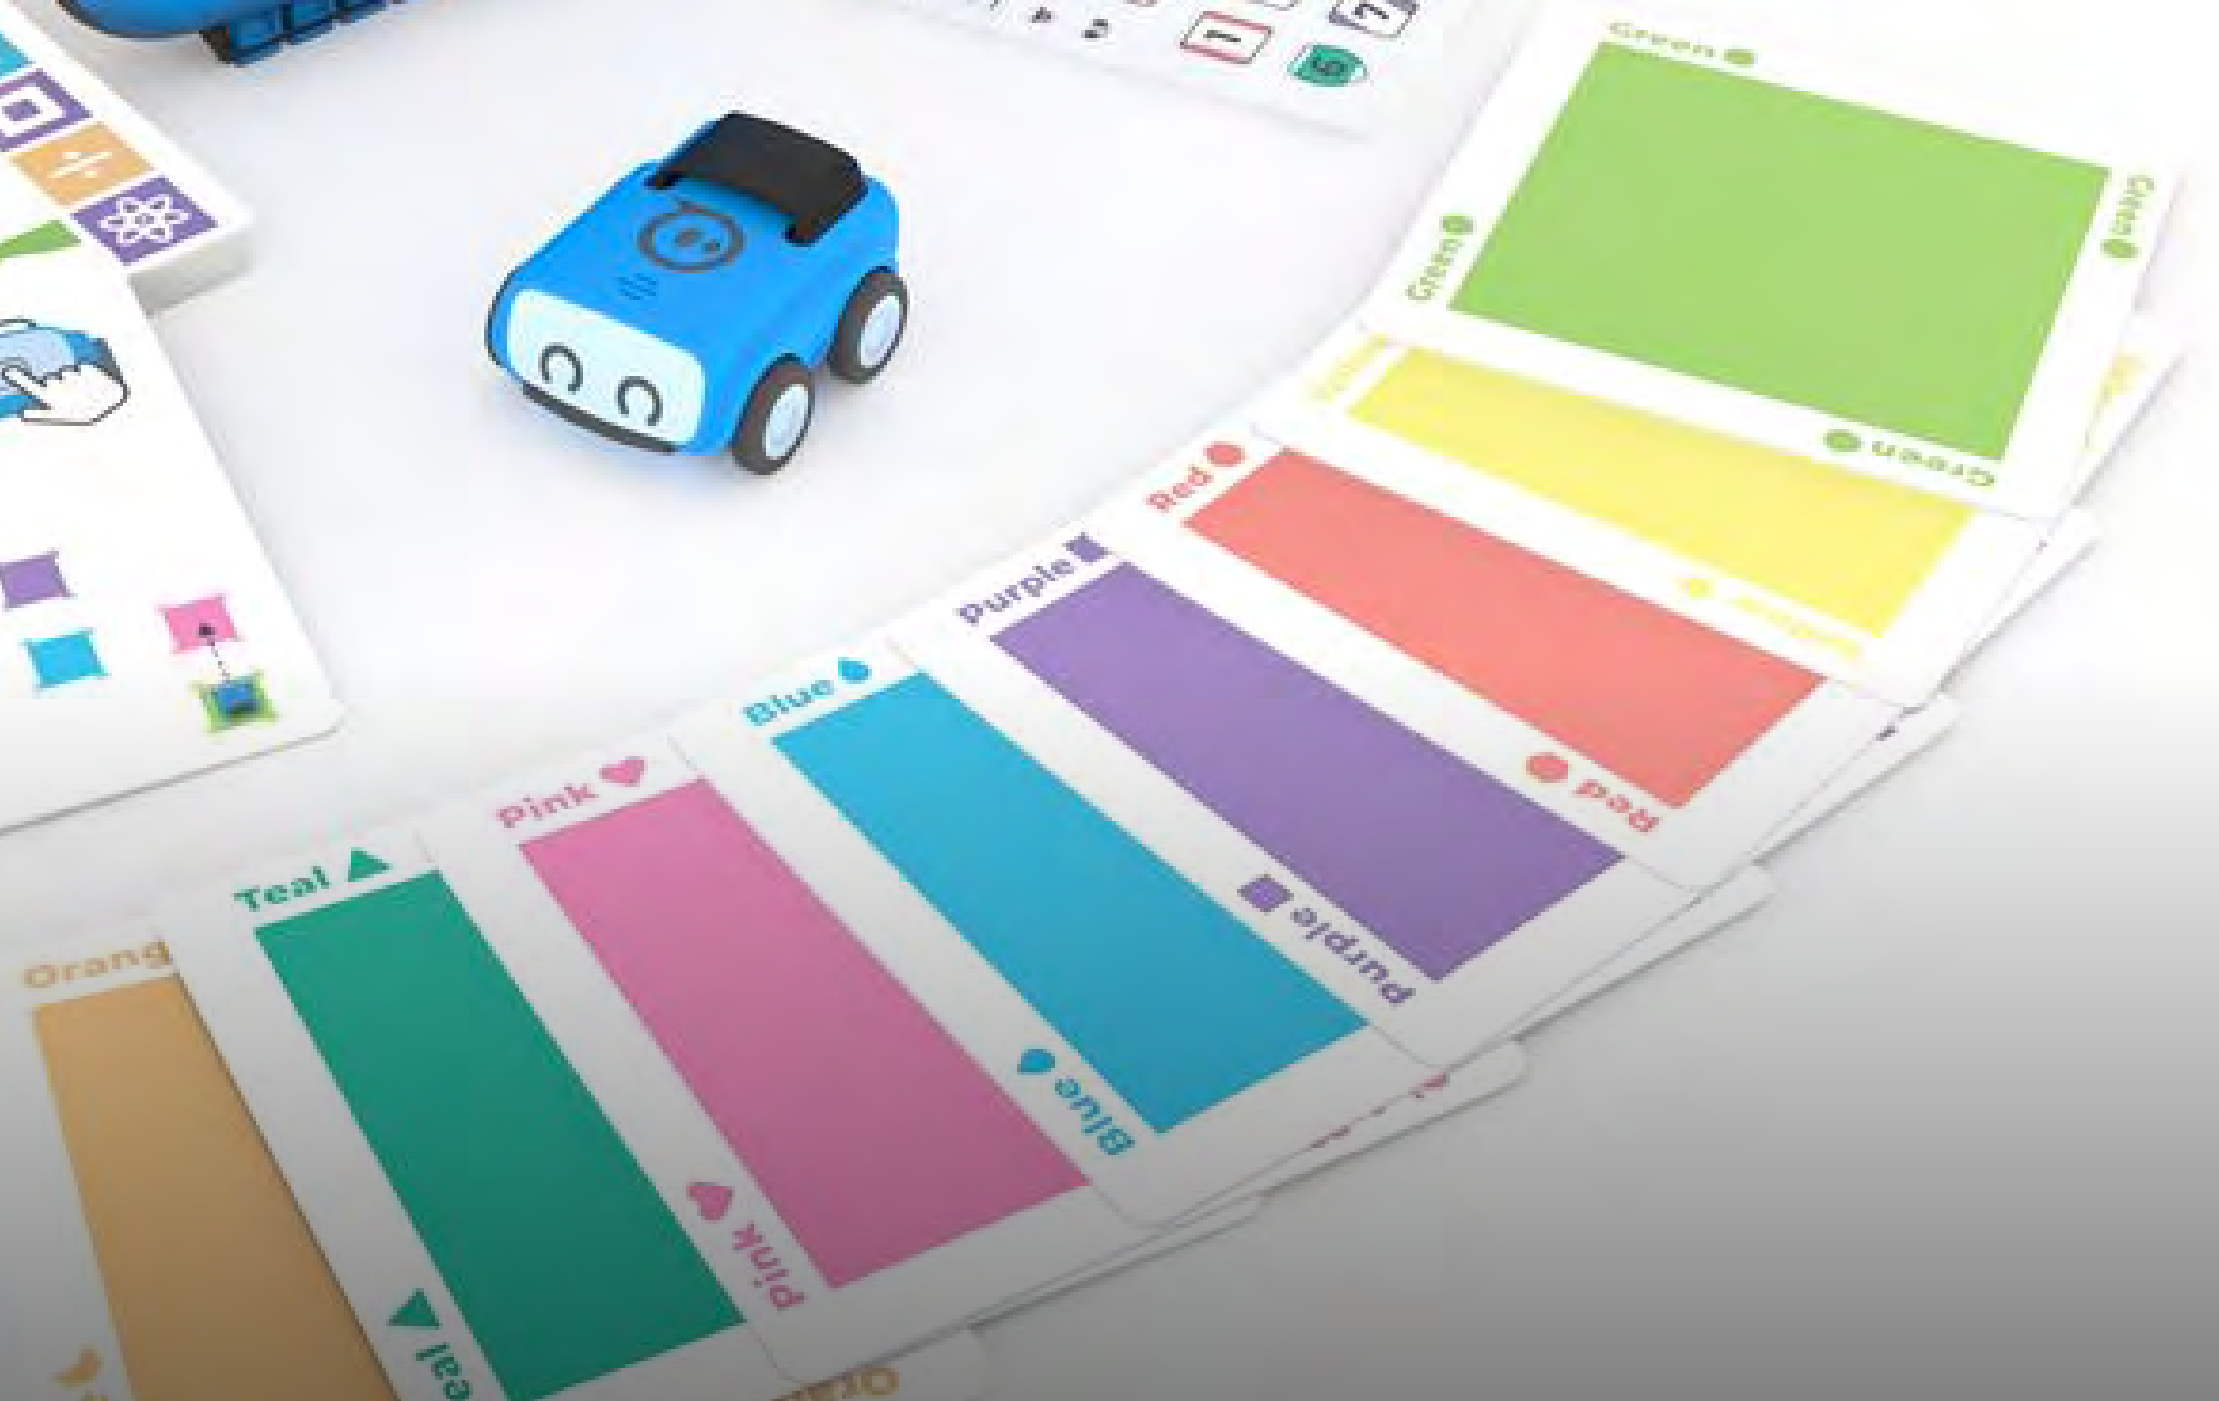

sphero[®] indi Student Kit

Sphero indi Student Kit

PN 980-0530
RRP 189,00 €
EAN 810876025300

Sphero indi Student Kit

PN **980-0530**
 RRP **189,00 €**
 EAN **810876025300**

- Rev up STEAM learning with the indi Student Kit– designed to engage 1-3 students at a time or to supplement additional indi learning robots and color tiles for your indi Class Pack.
- The indi learning robot is designed to introduce early learners to the fundamentals of computational thinking, STEAM, and computer science principles while encouraging open-ended, imaginative play-based learning with real-life scenarios as students build custom mazes and solve puzzles. Sphero indi offers an unplugged programming experience with an on-board color sensor or students can kick their skills into high gear with more coding options in the free Sphero Edu Jr app.
- With its on-board color sensor and color cards, indi provides endless opportunities to rev kids' creativity with or without the need of an app.
- Build custom mazes, solve puzzles, and take control of the wheel to drive.
- Teach coding concepts to beginners and kick programming into high gear with even more options to spark interest in computer science in the free Sphero Edu Jr app. Buckle up and watch indi go!

Key features & Benefits

- Screenless Play & Learning - Learn the basics of STEAM, programming, and computational thinking through hands-on, interactive play. Solve puzzles or create and navigate colored mazes that instruct indi how to move and operate.
- Solve Puzzles - Solve puzzles or create your own with the Beginner's Guide to Programming Activity Book.
- Design & Build Mazes - Problem-solve just like an engineer and design any maze imaginable.
- Learn to Program - Learn the basics of programming with the color cards or level up with Sphero's all new drag and drop blocks in the Sphero Edu Jr app.
- Drive Control - Take control and drive indi with the Sphero Edu Jr app.